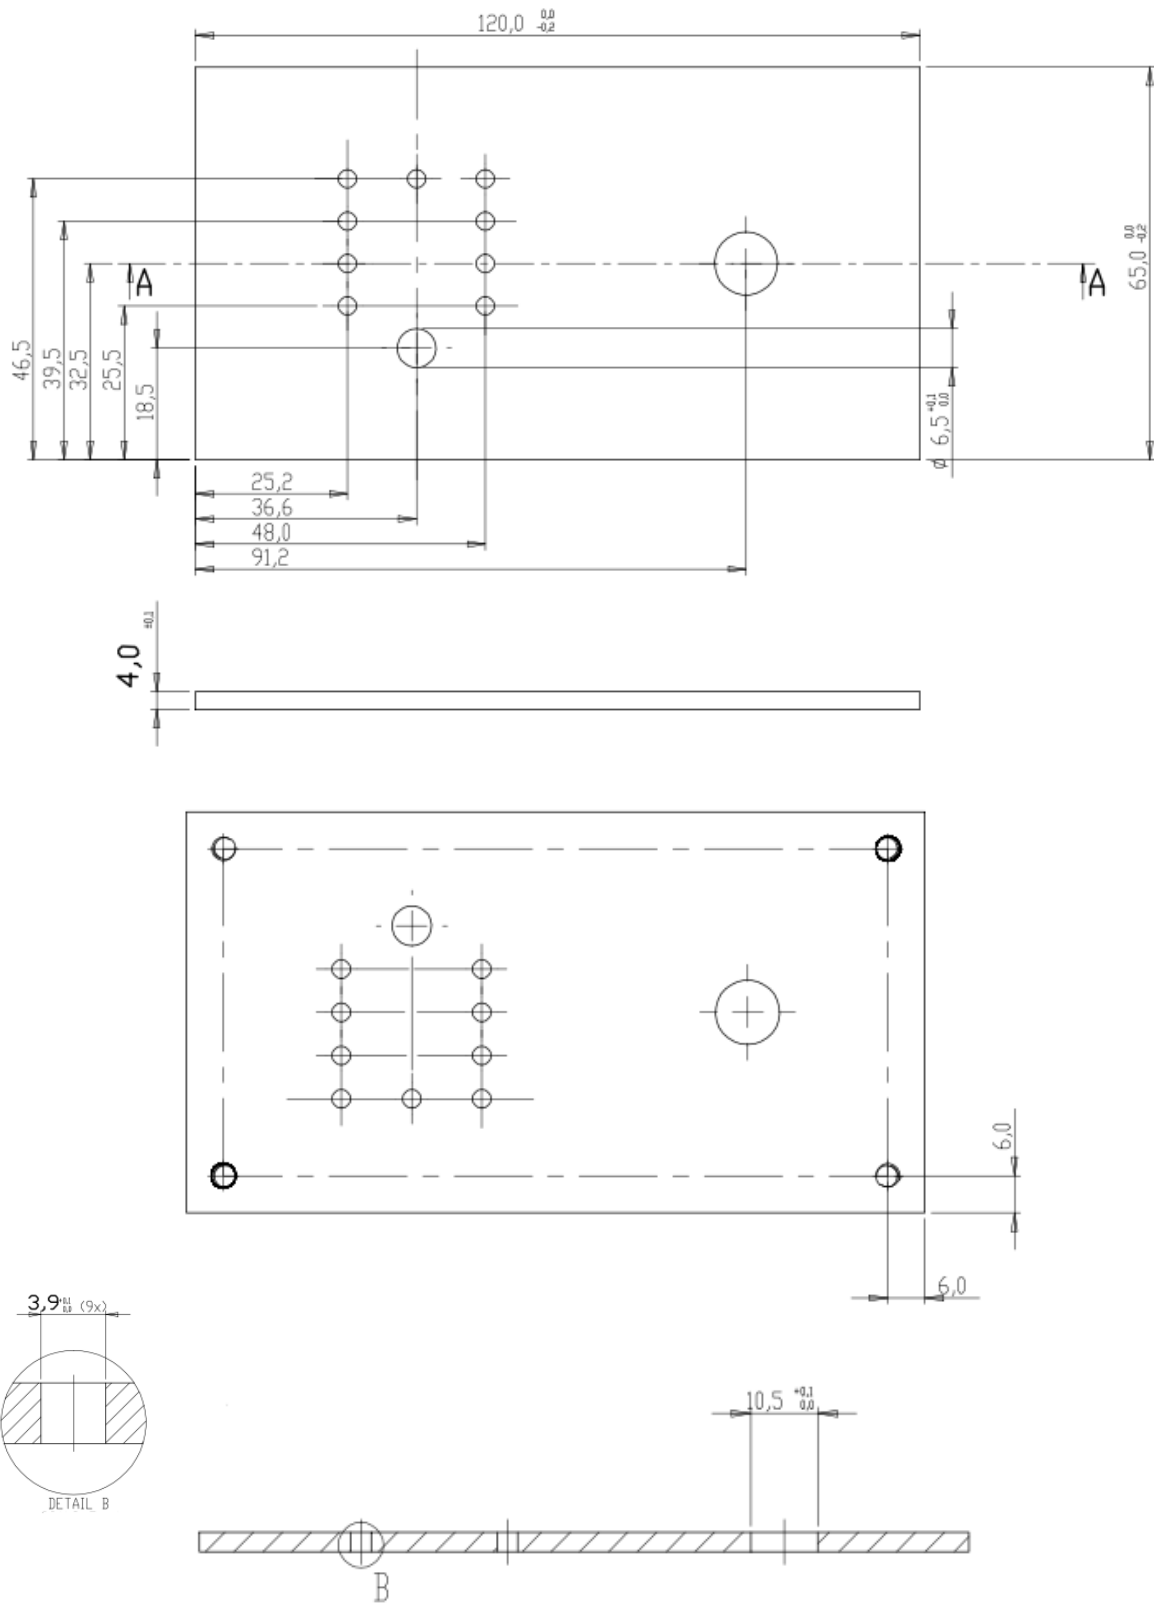

Dimensions in mm

Dimensions of metal panel

**REC010001100 Phoenix Charger Control**

Revision : v1.0  
Date : 01-09-2015